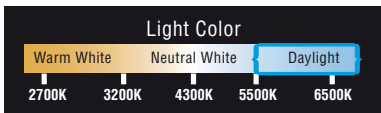

1xLED

LED SOLAR VINTAGE METAL DESIGN „CALLA“ • 1 Pack

Automatic switch-on  
with twilight sensor

1x  
Cool white LED

SOLAR | 8h | IP44

Cast metal and glass

## GL1009EZ

Color temperature

Cool white: 5500K – 6500K

Material

Housing: Cast metal  
Ball: Cracked glass  
Panel: Plastic

Function

- ON / OFF switch
- Automatic switch-on with twilight sensor

Batteries

1x 300mAh 1.2V AA NiMH included

Runtime

Long runtime, up to 8 hours

No./type of LEDs

1x cool white LED

Product dimensions

ø: 17.00cm, Height: 92.00cm

Packaging type